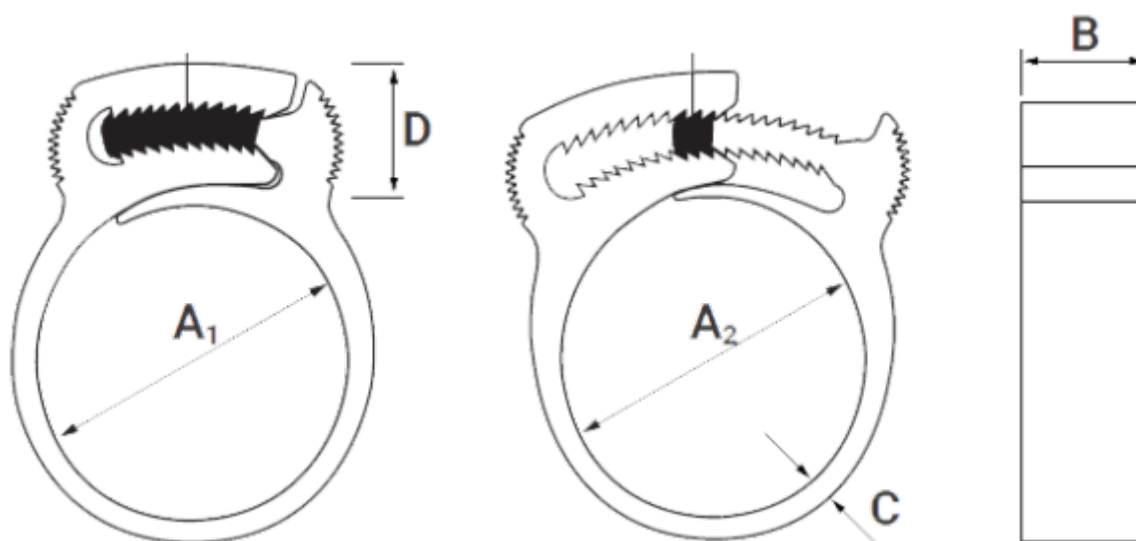

Data Sheet

Article number: 5615

Description: KLEEclips type M Ø26.4-29.9

Measures

A1 = 26.5

A2 = 30.4

B = 7.4

C = 2.2

D = 13.4

Size = M

Weight (g) = 480